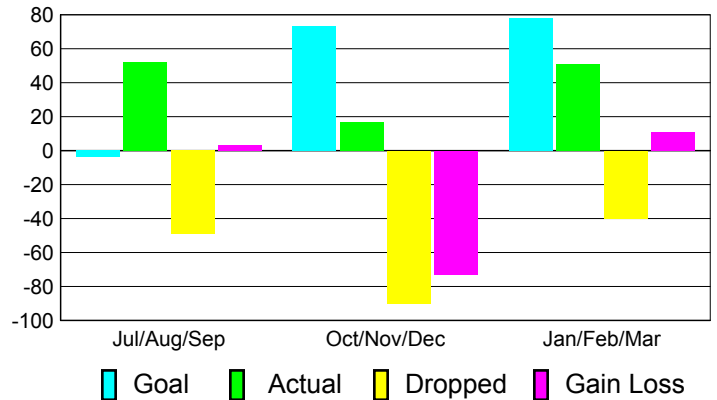

### YTD Status Quo Clubs 2010-2011

Status Quo Clubs Compared to Status Quo Members

## MEMBERSHIP

Membership Results  
2010-2011

Membership  
2009-2010

Month	Net Memb Goal	Actual New Memb	Actual Dropped Memb	Gain/Loss of Memb	Gain/Loss of Memb
Jul/Aug/Sep	-4	52	-49	3	-21
Oct/Nov/Dec	73	17	-90	-73	25
Jan/Feb/Mar	78	51	-40	11	61
<b>Totals</b>	<b>147</b>	<b>120</b>	<b>-179</b>	<b>-59</b>	<b>65</b>

### Membership Results 2010-2011

Goal, New, Dropped, Gain/Loss

### Comparison of Membership Gain/Loss

Current Year Compared to the Previous Year