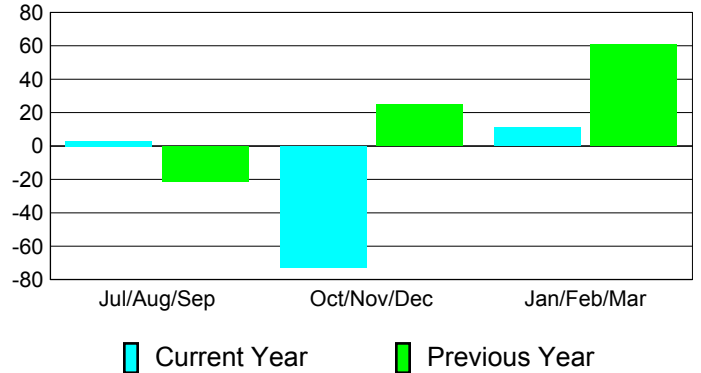

Gender Comparison 2010-2011

Jul/Aug/Sep

Oct/Nov/Dec

Jan/Feb/Mar

Male

Female