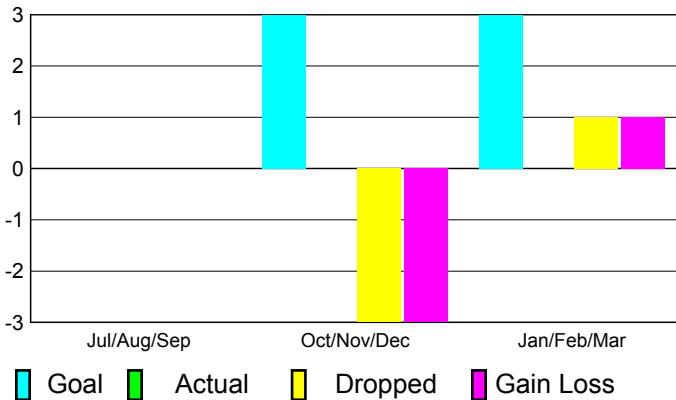

## CLUBS

Club Results  
2010-2011

Clubs  
2009-2010

Month	New Club Goal	Actual New Clubs	Actual Dropped Clubs	Gain/Loss of Clubs	Gain/Loss of Clubs
Jul/Aug/Sep	0	0	0	0	-2
Oct/Nov/Dec	3	0	-3	-3	1
Jan/Feb/Mar	3	0	1	1	2
<b>Totals</b>	<b>6</b>	<b>0</b>	<b>-2</b>	<b>-2</b>	<b>1</b>

### Club Results 2010-2011

Goal, New, Dropped, Gain/Loss